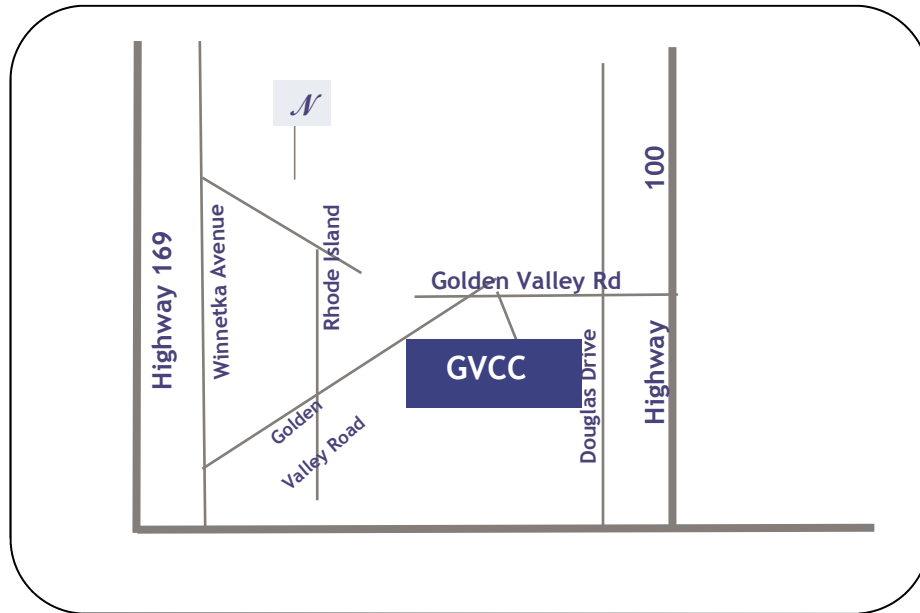

GOLDEN VALLEY COUNTRY CLUB

7001 Golden Valley Road

Golden Valley, MN 55427

(763) 732-4130

Highway 55— Olson Memorial

From DT Minneapolis: I-394 to Hwy 100. North to Hwy 55. West to Douglas Dr. Right on Douglas Dr. to Golden Valley Rd. Left on Golden Valley Rd. Clubhouse entrance on left, before RR tracks.

From Wayzata: North on Winnetka Ave. to Golden Valley Rd. Right for approx 1 mile. Clubhouse entrance on right, after RR tracks.

From Bloomington: Hwy 494 west to Hwy 100. North on Hwy 100 to Hwy 55 west. Right on Douglas Dr. to Golden Valley Rd. Left on Golden Valley Rd. Clubhouse entrance on left, before RR tracks.

From Brooklyn Center: Hwy 100 south to Hwy 55. West to Douglas Dr. Right on Douglas Dr. to Golden Valley Rd. Left on Golden Valley Rd. Clubhouse entrance on left, before the RR tracks.